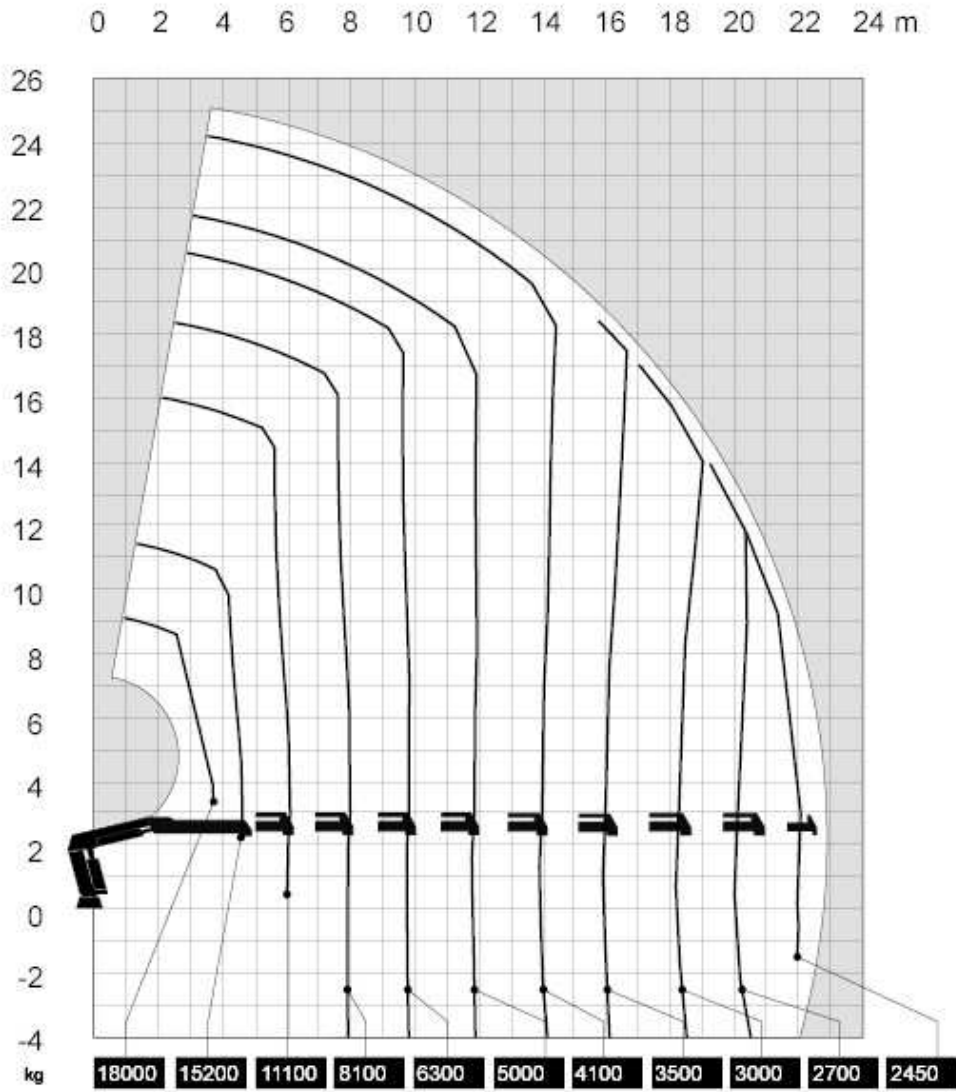

Diagramme de charge

The HIAB XS range

800 **HI** PRO